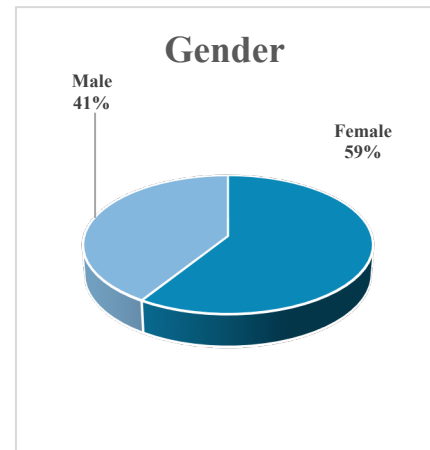

BGC-Greater Milwaukee: Granville Lutheran

Grades: **K4-8**

Member Served : **88**

This site served a total of 88 members in 2024-25 school year. These members attended CLC an average of 149 days.

1-29 Days	30-59 Days	60-89 Days	90+ Days	Total
12	8	18	50	88

Member Demographics:

Grade Level Served	
PK	6
K	8
1	6
2	14
3	12
4	11
5	7
6	9
7	5
8	10

Economically Disadvantaged

100%

English Learners

2%

Members W/ Disabilities

3%

Outcome Measures:

Assessments:

3% of Granville Lutheran CLC's Frequent Attenders reported a 1 to 2 score level increase in the Forward Reading/Language Art Exam.

3% of Granville Lutheran CLC's Frequent Attenders reported a 1 to 2 score level increase in the Forward Math Exam.