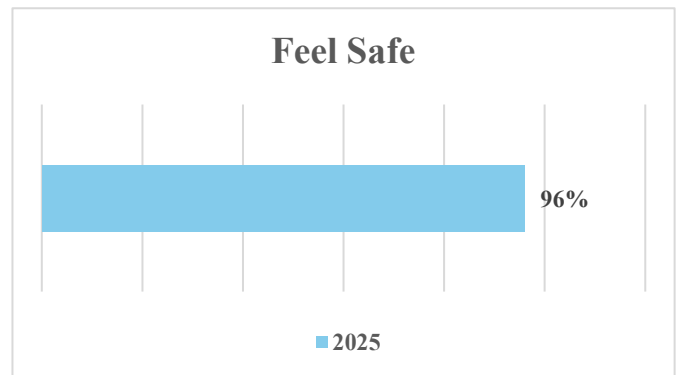

Outcome Measures:

Assessments:

3% of Granville Lutheran CLC's Frequent Attenders reported a 1 to 2 score level increase in the Forward Reading/Language Art Exam.

3% of Granville Lutheran CLC's Frequent Attenders reported a 1 to 2 score level increase in the Forward Math Exam.

Attendance:

52% of Granville Lutheran CLC's Frequent Attenders reported a steady Day School attendance rate of 85% or more and/or Increased their attendance rate 90%.

School Engagement:

58% of Granville Lutheran CLC's Frequent attenders reported a steady or increased GPA of 0.1 or higher.

65% of Granville Lutheran CLC's Frequent Attenders Teacher's reported an increase in classroom participation & graded learning.

Member Experience:

96% of Granville's members feel safe from harm at the club compared 73% last year.