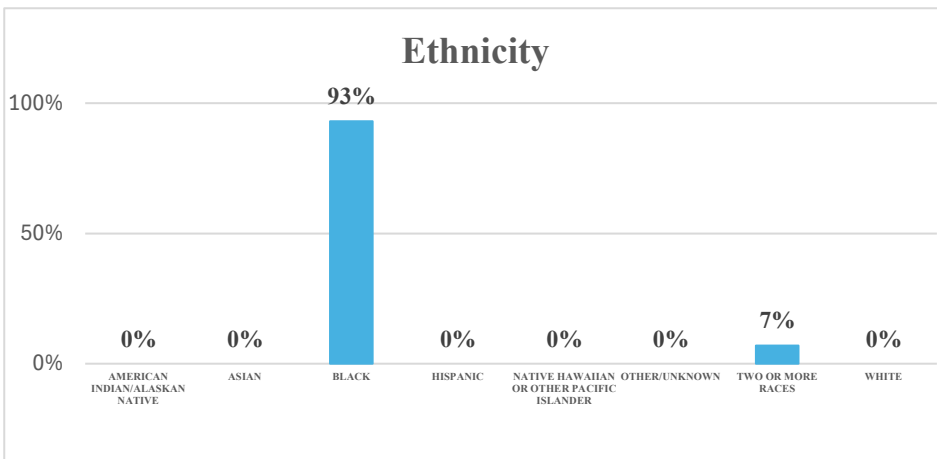

BGC-Greater Milwaukee: Granville Lutheran

Grades: **K4-8**

Member Served : **88**

This site served a total of 88 members in 2024-25 school year. These members attended CLC an average of 149 days.

1-29 Days	30-59 Days	60-89 Days	90+ Days	Total
12	8	18	50	88

Member Demographics:

Grade Level Served	
PK	6
K	8
1	6
2	14
3	12
4	11
5	7
6	9
7	5
8	10

Economically Disadvantaged

100%

English Learners

2%

Members W/ Disabilities

3%

Outcome Measures:

Assessments:

3% of Granville Lutheran CLC's Frequent Attenders reported a 1 to 2 score level increase in the Forward Reading/Language Art Exam.

3% of Granville Lutheran CLC's Frequent Attenders reported a 1 to 2 score level increase in the Forward Math Exam.