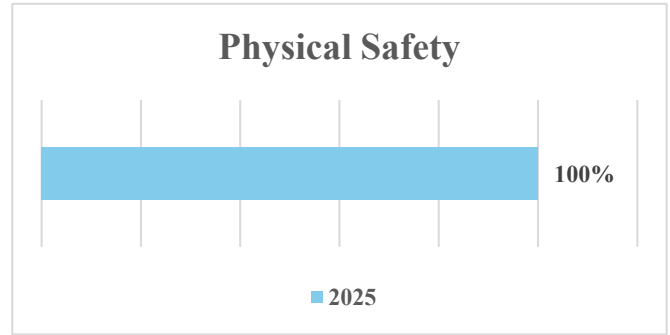

100% of members say they feel safe at Granville Lutheran CLC then any other place they frequented.