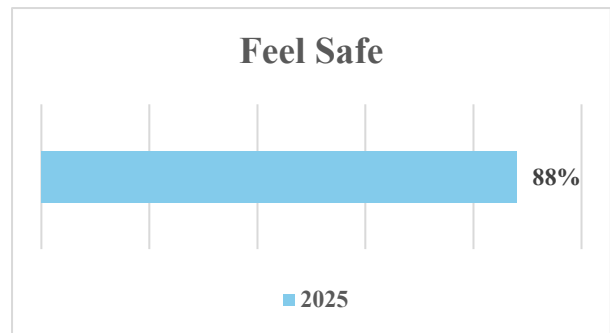

9% of Northwest Lutheran CLC's Frequent Attenders reported a 1 to 2 score level increase in the Forward Reading/Language Art Exam.

7% of Northwest Lutheran CLC's Frequent Attenders reported a 1 to 2 score level increase in the Forward Math Exam.

Attendance:

68% of Northwest Lutheran CLC's Frequent Attenders reported a steady Day School attendance rate of 85% or more and/or Increased their attendance rate 90%.

School Engagement:

80% of Northwest Lutheran CLC's Frequent attenders reported a steady or increased GPA of 0.1 or higher.

55% of Northwest Lutheran CLC's Frequent Attenders Teacher's reported an increase in classroom participation & graded learning.

Member Experience:

88% of Northwest Lutheran's members feel safe from harm at the club.