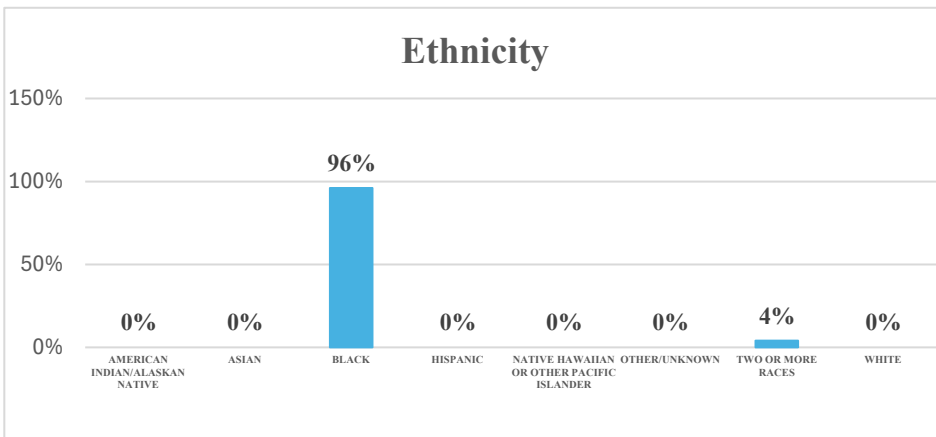

BGC-Greater Milwaukee: Northwest Lutheran School

Grades: **K4-8**

Member Served : **80**

This site served a total of 80 members in 2024-25 school year. These members attended CLC an average of 139 days.

1-29 Days	30-59 Days	60-89 Days	90+ Days	Total
5	10	13	52	80

Member Demographics:

Grade Level Served	
PK	5
K	4
1	12
2	13
3	1
4	10
5	9
6	11
7	8
8	7

Outcome Measures:

Assessments:

9% of Northwest Lutheran CLC's Frequent Attenders reported a 1 to 2 score level increase in the Forward Reading/Language Art Exam.