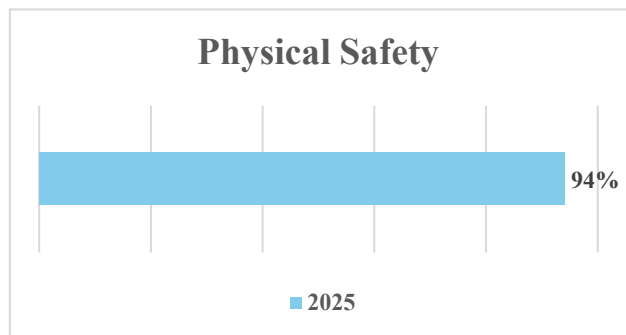

Member Demographics:

Grade Level Served	
PK	5
K	4
1	12
2	13
3	1
4	10
5	9
6	11
7	8
8	7

Outcome Measures:

Assessments:

9% of Northwest Lutheran CLC's Frequent Attenders reported a 1 to 2 score level increase in the Forward Reading/Language Art Exam.

7% of Northwest Lutheran CLC's Frequent Attenders reported a 1 to 2 score level increase in the Forward Math Exam.

Attendance:

68% of Northwest Lutheran CLC's Frequent Attenders reported a steady Day School attendance rate of 85% or more and/or Increased their attendance rate 90%.

School Engagement:

80% of Northwest Lutheran CLC's Frequent attenders reported a steady or increased GPA of 0.1 or higher.

55% of Northwest Lutheran CLC's Frequent Attenders Teacher's reported an increase in classroom participation & graded learning.

Member Experience:

88% of Northwest Lutheran's members feel safe from harm at the club.

94% of members say they feel safe at Northwest Lutheran CLC then any other place they frequented.

97% of Northwest Lutheran's members state that they enjoy coming to this club.