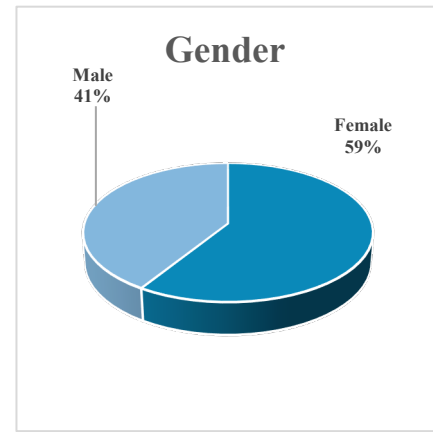

BGC-Greater Milwaukee: Northwest Lutheran School

Grades: **K4-8**

Member Served : **80**

This site served a total of 80 members in 2024-25 school year. These members attended CLC an average of 139 days.

1-29 Days	30-59 Days	60-89 Days	90+ Days	Total
5	10	13	52	80

Member Demographics:

Grade Level Served	
PK	5
K	4
1	12
2	13
3	1
4	10
5	9
6	11
7	8
8	7

Outcome Measures:

Assessments:

9% of Northwest Lutheran CLC's Frequent Attenders reported a 1 to 2 score level increase in the Forward Reading/Language Art Exam.

7% of Northwest Lutheran CLC's Frequent Attenders reported a 1 to 2 score level increase in the Forward Math Exam.

Attendance:

68% of Northwest Lutheran CLC's Frequent Attenders reported a steady Day School attendance rate of 85% or more and/or Increased their attendance rate 90%.