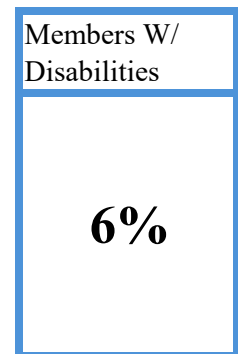

BGC-Greater Milwaukee: Northwest Lutheran School

Grades: **K4-8**

Member Served : **80**

This site served a total of 80 members in 2024-25 school year. These members attended CLC an average of 139 days.

1-29 Days	30-59 Days	60-89 Days	90+ Days	Total
5	10	13	52	80

Member Demographics:

Grade Level Served	
PK	5
K	4
1	12
2	13
3	1
4	10
5	9
6	11
7	8
8	7

Outcome Measures:

Assessments:

9% of Northwest Lutheran CLC's Frequent Attenders reported a 1 to 2 score level increase in the Forward Reading/Language Art Exam.

7% of Northwest Lutheran CLC's Frequent Attenders reported a 1 to 2 score level increase in the Forward Math Exam.

Attendance:

68% of Northwest Lutheran CLC's Frequent Attenders reported a steady Day School attendance rate of 85% or more and/or Increased their attendance rate 90%.