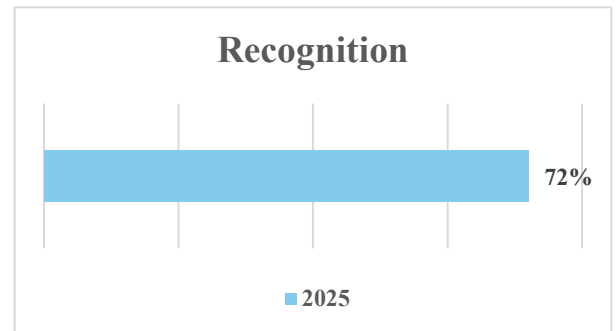

Outcome Measures:

Assessments:

60% of St. Anthony CLC's Frequent Attenders saw an 1 or more point increase in their Post LitArt Assessment scores compared to their Pre LitArt Assessment.

Attendance:

75% of St. Anthony CLC's Frequent Attenders reported a steady Day School attendance rate of 85% or more and/or Increased their attendance rate 90%.

School Engagement:

40% of St. Anthony CLC's Frequent Attenders Teacher's reported an increase in classroom participation & graded learning.

Member Experience:

72% of St. Anthony's members stated that staff notice when they try hard.