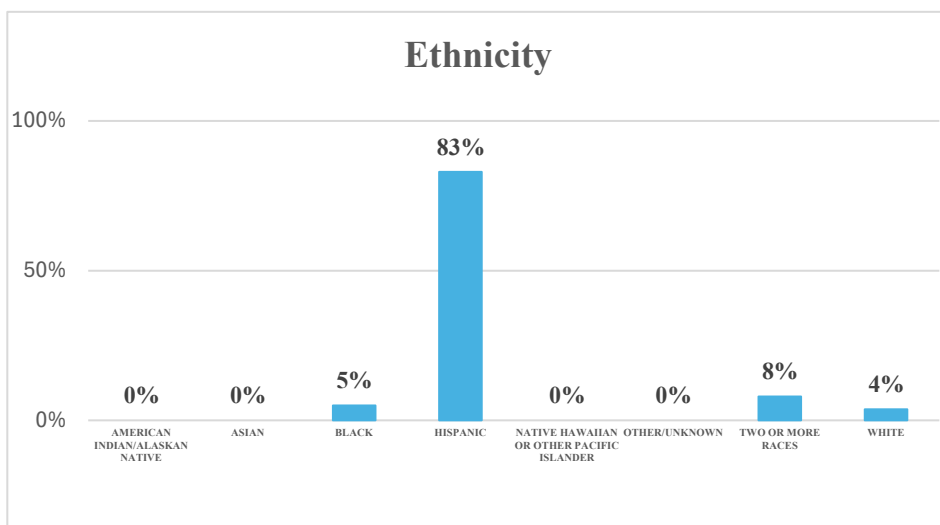

**BGC-Greater Milwaukee: St. Anthony CLC**

Grades: **K4-5**

Member Served : **106**

This site served a total of 106 members in 2024-25 school year. These members attended CLC an average of 165 days.

1-29 Days	30-59 Days	60-89 Days	90+ Days	Total
9	9	10	78	106

**Member Demographics:**

Grade Level Served	
<b>PK</b>	18
<b>K</b>	31
<b>1</b>	31
<b>2</b>	26

Economically Disadvantaged

**1%**

English Learners

**33%**

Members W/ Disabilities

**4%**