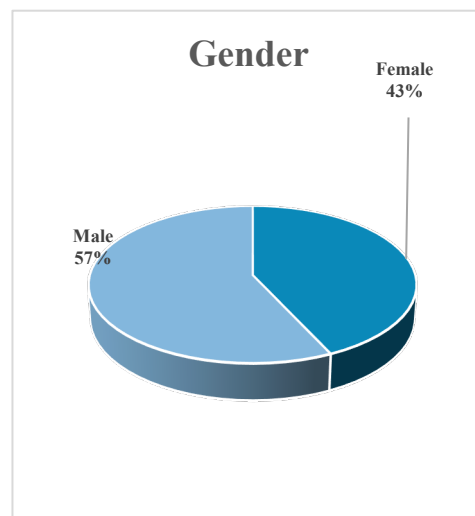

**BGC-Greater Milwaukee: St. Anthony CLC**

Grades: **K4-5**

Member Served : **106**

This site served a total of 106 members in 2024-25 school year. These members attended CLC an average of 165 days.

1-29 Days	30-59 Days	60-89 Days	90+ Days	Total
9	9	10	78	106

**Member Demographics:**

Grade Level Served	
<b>PK</b>	18
<b>K</b>	31
<b>1</b>	31
<b>2</b>	26

Economically Disadvantaged

**1%**

English Learners

**33%**

Members W/ Disabilities

**4%**