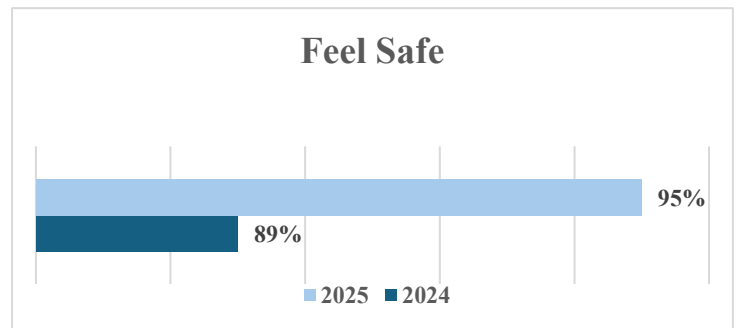

Member Demographics:

Grade Level Served	
PK	9
K	8
1	6
2	5
3	13
4	12
5	9
6	18
7	10
8	11

Outcome Measures:

Assessments:

4% of St. Rafael CLC's Frequent Attenders reported a 1 to 2 score level increase in the Forward Reading/Language Art Exam.

11% of St. Rafael CLC's Frequent Attenders reported a 1 to 2 score level increase in the Forward Math Exam.

Attendance:

50% of St. Rafael CLC's Frequent Attenders reported a steady attendance rate of 85% or more and/or Increased their attendance rate 90%.

School Engagement:

88% of St. Rafael CLC's Frequent attenders reported a steady or increased GPA of 0.1 or higher.

23% of St. Rafael CLC's Frequent Attenders Teacher's reported an increase in classroom participation & graded learning.

Member Experience:

95% of St. Rafael 's members feel safe from harm at the club compared 89% last year.

95% of members say they feel safe at St. Rafael CLC then any other place they frequented compared to the 72% of members last year.