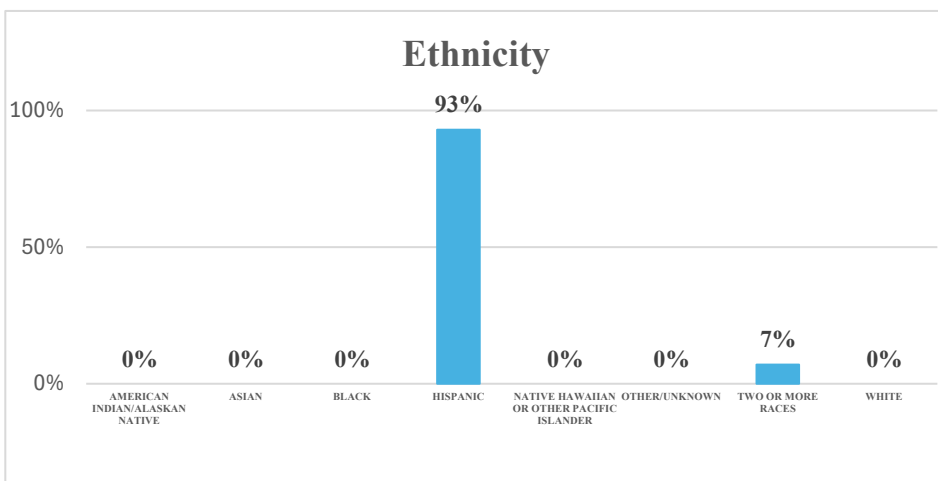

BGC-Greater Milwaukee: St. Rafael CLC

Grades: **K4-8**

Member Served : **101**

This site served a total of 101 members in 2024-25 school year. These members attended CLC an average of 146 days.

1-29 Days	30-59 Days	60-89 Days	90+ Days	Total
9	26	24	42	101

Member Demographics:

Grade Level Served	
PK	9
K	8
1	6
2	5
3	13
4	12
5	9
6	18
7	10
8	11

Outcome Measures:

Assessments:

4% of St. Rafael CLC's Frequent Attenders reported a 1 to 2 score level increase in the Forward Reading/Language Art Exam.