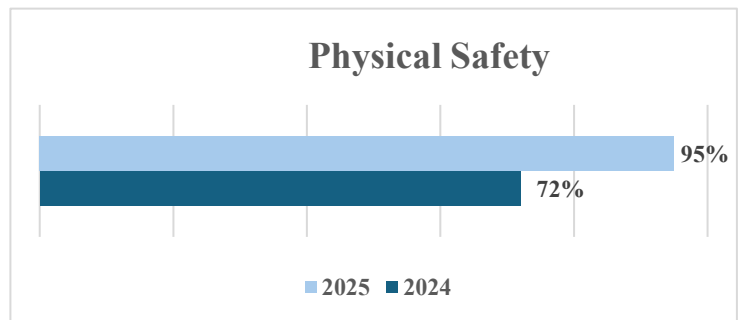

11% of St. Rafael CLC's Frequent Attenders reported a 1 to 2 score level increase in the Forward Math Exam.

Attendance:

50% of St. Rafael CLC's Frequent Attenders reported a steady attendance rate of 85% or more and/or Increased their attendance rate 90%.

School Engagement:

88% of St. Rafael CLC's Frequent attenders reported a steady or increased GPA of 0.1 or higher.

23% of St. Rafael CLC's Frequent Attenders Teacher's reported an increase in classroom participation & graded learning.

Member Experience:

95% of St. Rafael 's members feel safe from harm at the club compared 89% last year.

95% of members say they feel safe at St. Rafael CLC then any other place they frequented compared to the 72% of members last year.