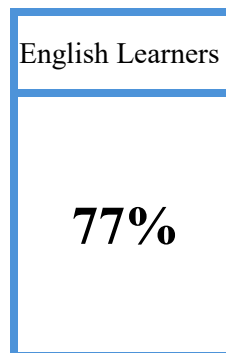

BGC-Greater Milwaukee: St. Rafael CLC

Grades: **K4-8**

Member Served : **101**

This site served a total of 101 members in 2024-25 school year. These members attended CLC an average of 146 days.

1-29 Days	30-59 Days	60-89 Days	90+ Days	Total
9	26	24	42	101

Member Demographics:

Grade Level Served	
PK	9
K	8
1	6
2	5
3	13
4	12
5	9
6	18
7	10
8	11

Outcome Measures:

Assessments:

4% of St. Rafael CLC's Frequent Attenders reported a 1 to 2 score level increase in the Forward Reading/Language Art Exam.