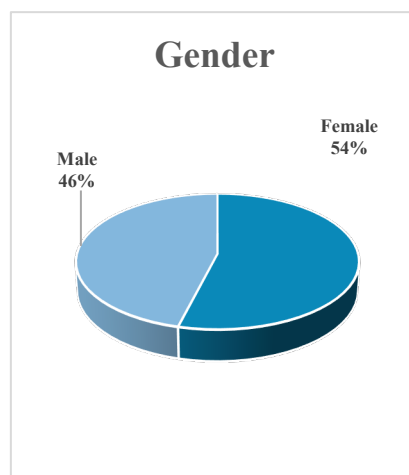

BGC-Greater Milwaukee: St. Rafael CLC

Grades: **K4-8**

Member Served : **101**

This site served a total of 101 members in 2024-25 school year. These members attended CLC an average of 146 days.

1-29 Days	30-59 Days	60-89 Days	90+ Days	Total
9	26	24	42	101

Member Demographics:

Grade Level Served	
PK	9
K	8
1	6
2	5
3	13
4	12
5	9
6	18
7	10
8	11

Outcome Measures:

Assessments:

4% of St. Rafael CLC's Frequent Attenders reported a 1 to 2 score level increase in the Forward Reading/Language Art Exam.