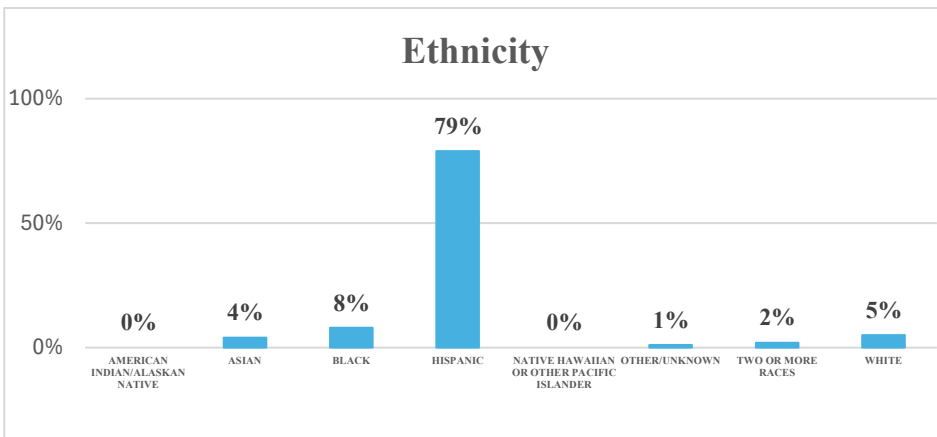

BGC-Greater Milwaukee: St. Roman CLC

Grades: **K4-8**

Member Served : **95**

This site served a total of 95 members in 2024-25 school year. These members attended CLC an average of 158 days.

1-29 Days	30-59 Days	60-89 Days	90+ Days	Total
30	3	1	61	95

Member Demographics:

Grade Level Served	
PK	0
K	10
1	9
2	7
3	8
4	10
5	12
6	13
7	13
8	13

Outcome Measures:

Assessments:

17% of St. Roman CLC's Frequent Attenders reported a 1 to 2 score level increase in the Forward Reading/Language Art Exam.