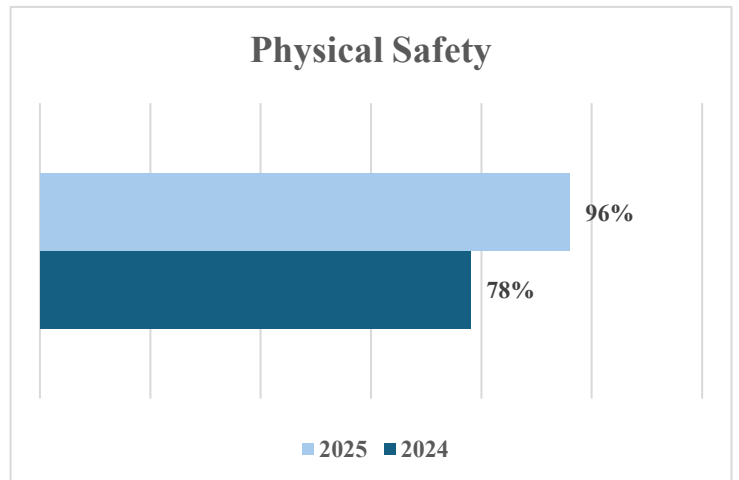

17% of St. Roman CLC's Frequent Attenders reported a 1 to 2 score level increase in the Forward Math Exam.

Attendance:

55% of St. Roman CLC's Frequent Attenders reported a steady attendance rate of 85% or more and/or Increased their attendance rate 90%.

School Engagement:

59% of St. Roman CLC's Frequent attenders reported a steady or increased GPA of 0.1 or higher.

88% of St. Roman CLC's Frequent Attenders Teacher's reported an increase in classroom participation & graded learning.

Member Experience:

92% of St. Roman 's members feel safe from harm at the club compared 75% last year.

96% of members say they feel safe at St. Roman CLC then any other place they frequented compared to the 78% of members last year.