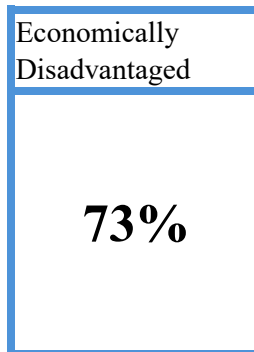

BGC-Greater Milwaukee: St. Roman CLC

Grades: **K4-8**

Member Served : **95**

This site served a total of 95 members in 2024-25 school year. These members attended CLC an average of 158 days.

1-29 Days	30-59 Days	60-89 Days	90+ Days	Total
30	3	1	61	95

Member Demographics:

Grade Level Served	
PK	0
K	10
1	9
2	7
3	8
4	10
5	12
6	13
7	13
8	13

Outcome Measures:

Assessments:

17% of St. Roman CLC's Frequent Attenders reported a 1 to 2 score level increase in the Forward Reading/Language Art Exam.