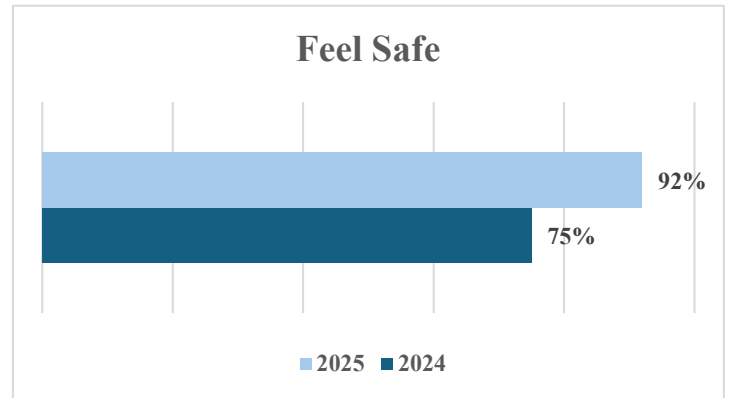

17% of St. Roman CLC's Frequent Attenders reported a 1 to 2 score level increase in the Forward Reading/Language Art Exam.

17% of St. Roman CLC's Frequent Attenders reported a 1 to 2 score level increase in the Forward Math Exam.

Attendance:

55% of St. Roman CLC's Frequent Attenders reported a steady attendance rate of 85% or more and/or Increased their attendance rate 90%.

School Engagement:

59% of St. Roman CLC's Frequent attenders reported a steady or increased GPA of 0.1 or higher.

88% of St. Roman CLC's Frequent Attenders Teacher's reported an increase in classroom participation & graded learning.

Member Experience:

92% of St. Roman 's members feel safe from harm at the club compared 75% last year.