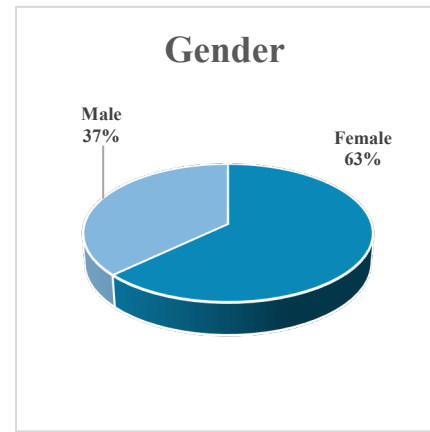

BGC-Greater Milwaukee: St. Roman CLC

Grades: **K4-8**

Member Served : **95**

This site served a total of 95 members in 2024-25 school year. These members attended CLC an average of 158 days.

1-29 Days	30-59 Days	60-89 Days	90+ Days	Total
30	3	1	61	95

Member Demographics:

Grade Level Served	
PK	0
K	10
1	9
2	7
3	8
4	10
5	12
6	13
7	13
8	13

Outcome Measures:

Assessments:

17% of St. Roman CLC's Frequent Attenders reported a 1 to 2 score level increase in the Forward Reading/Language Art Exam.